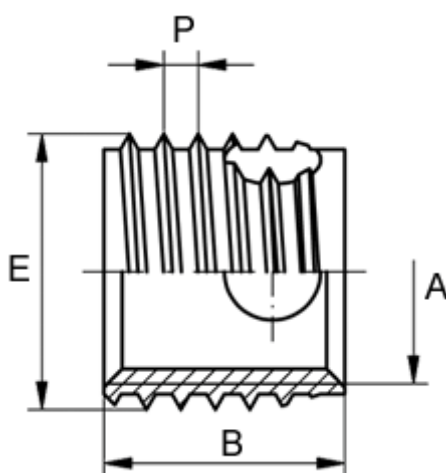

Article number: 12348000100800  
Description: KLEE-coil 348 000 100.800  
M 10 Brass

## Measures

---

|                           |                   |
|---------------------------|-------------------|
| Female thread A           | = M10             |
| Length B                  | = 18              |
| Male thread E             | = 12.0            |
| Min hole depth blind hole | = 22              |
| Pre-drilled max           | = 11.5            |
| Pre-drilled min           | = 11.2            |
| Thread pitch P            | = 1.50            |
| Type                      | = 348 000 100 ... |